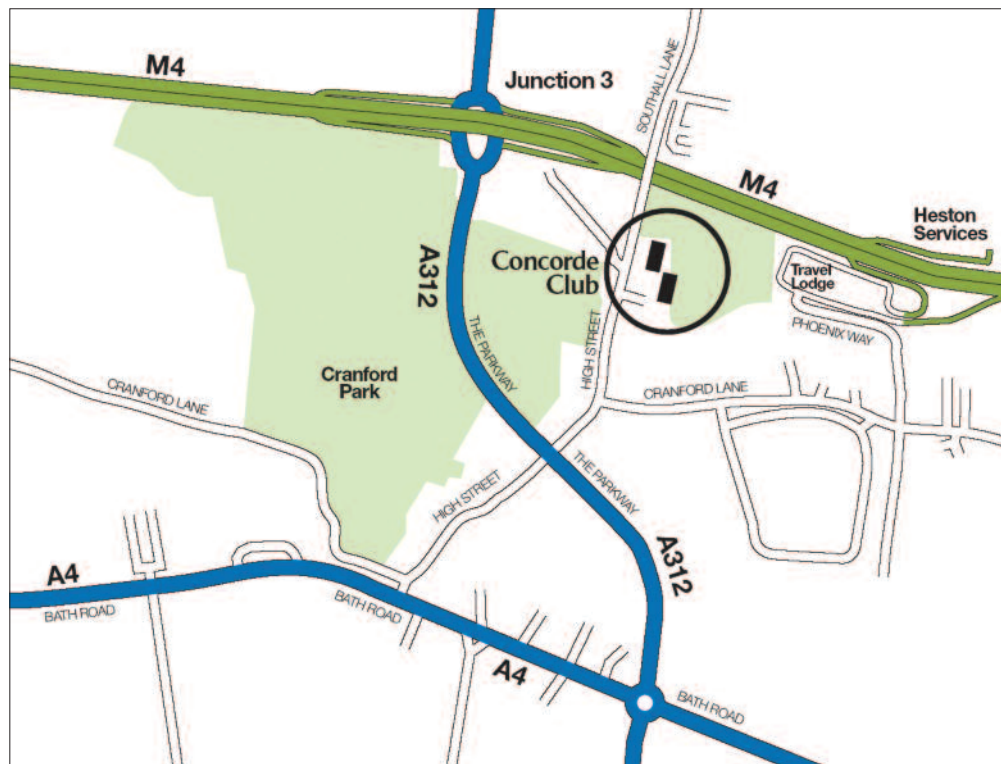

## By Car

Leave the M4 at junction 3, and then turn south onto to the A312 (signposted Heathrow T4 and Cargo, Feltham, A4).

At traffic signals turn left onto High Street (signposted Heston). At the first mini roundabout bear left and at the second, turn right to Crane Lodge Road.

Free car parking for up to 200 cars.

For 'sat nav' users, our postcode is TW5 9PQ.

**The Concorde Club,  
Crane Lodge Road,  
Cranford,  
Middlesex TW5 9PQ**

### Rail:

Nearest railway stations:  
Syon Lane then H28  
Southall then 105  
Greenford then 105

### Underground:

Nearest underground stations:  
Greenford then 105  
Hounslow East then 111 or H28