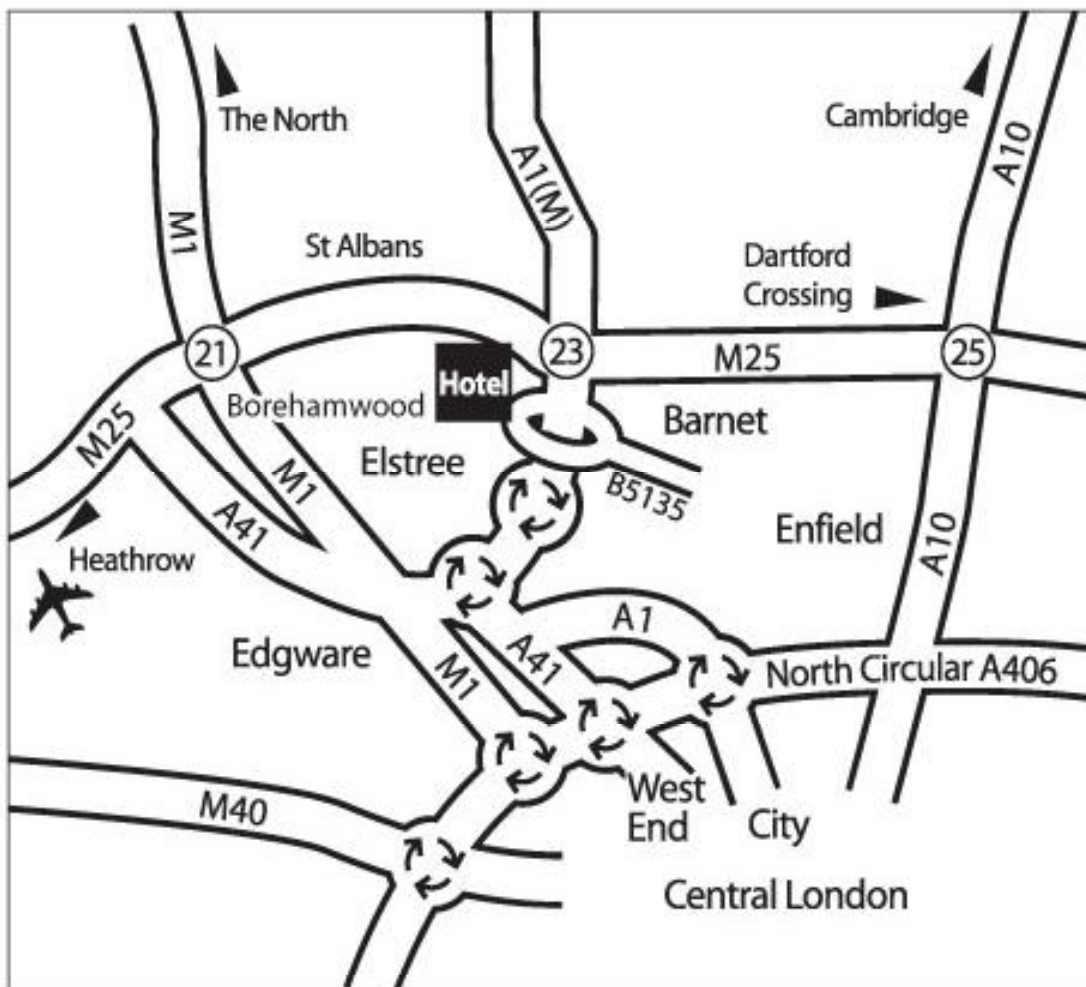

Holiday Inn

London - Elstree M25 Jct 23

Barnet By pass, Borehamwood, Hertfordshire WD6 5PU United Kingdom

Tel: +44 (0)870 4431 271 Fax: 0208 207 6817

Email: hielstree@qmh-hotels.com Website: holiday-inn.co.uk

Location

- Road: M25 Jct 23 to A1 (London) to A5135
- Rail: Elstree and Borehamwood Station 2 miles
- Air: Heathrow Airport 30 miles; Luton Airport 25 miles